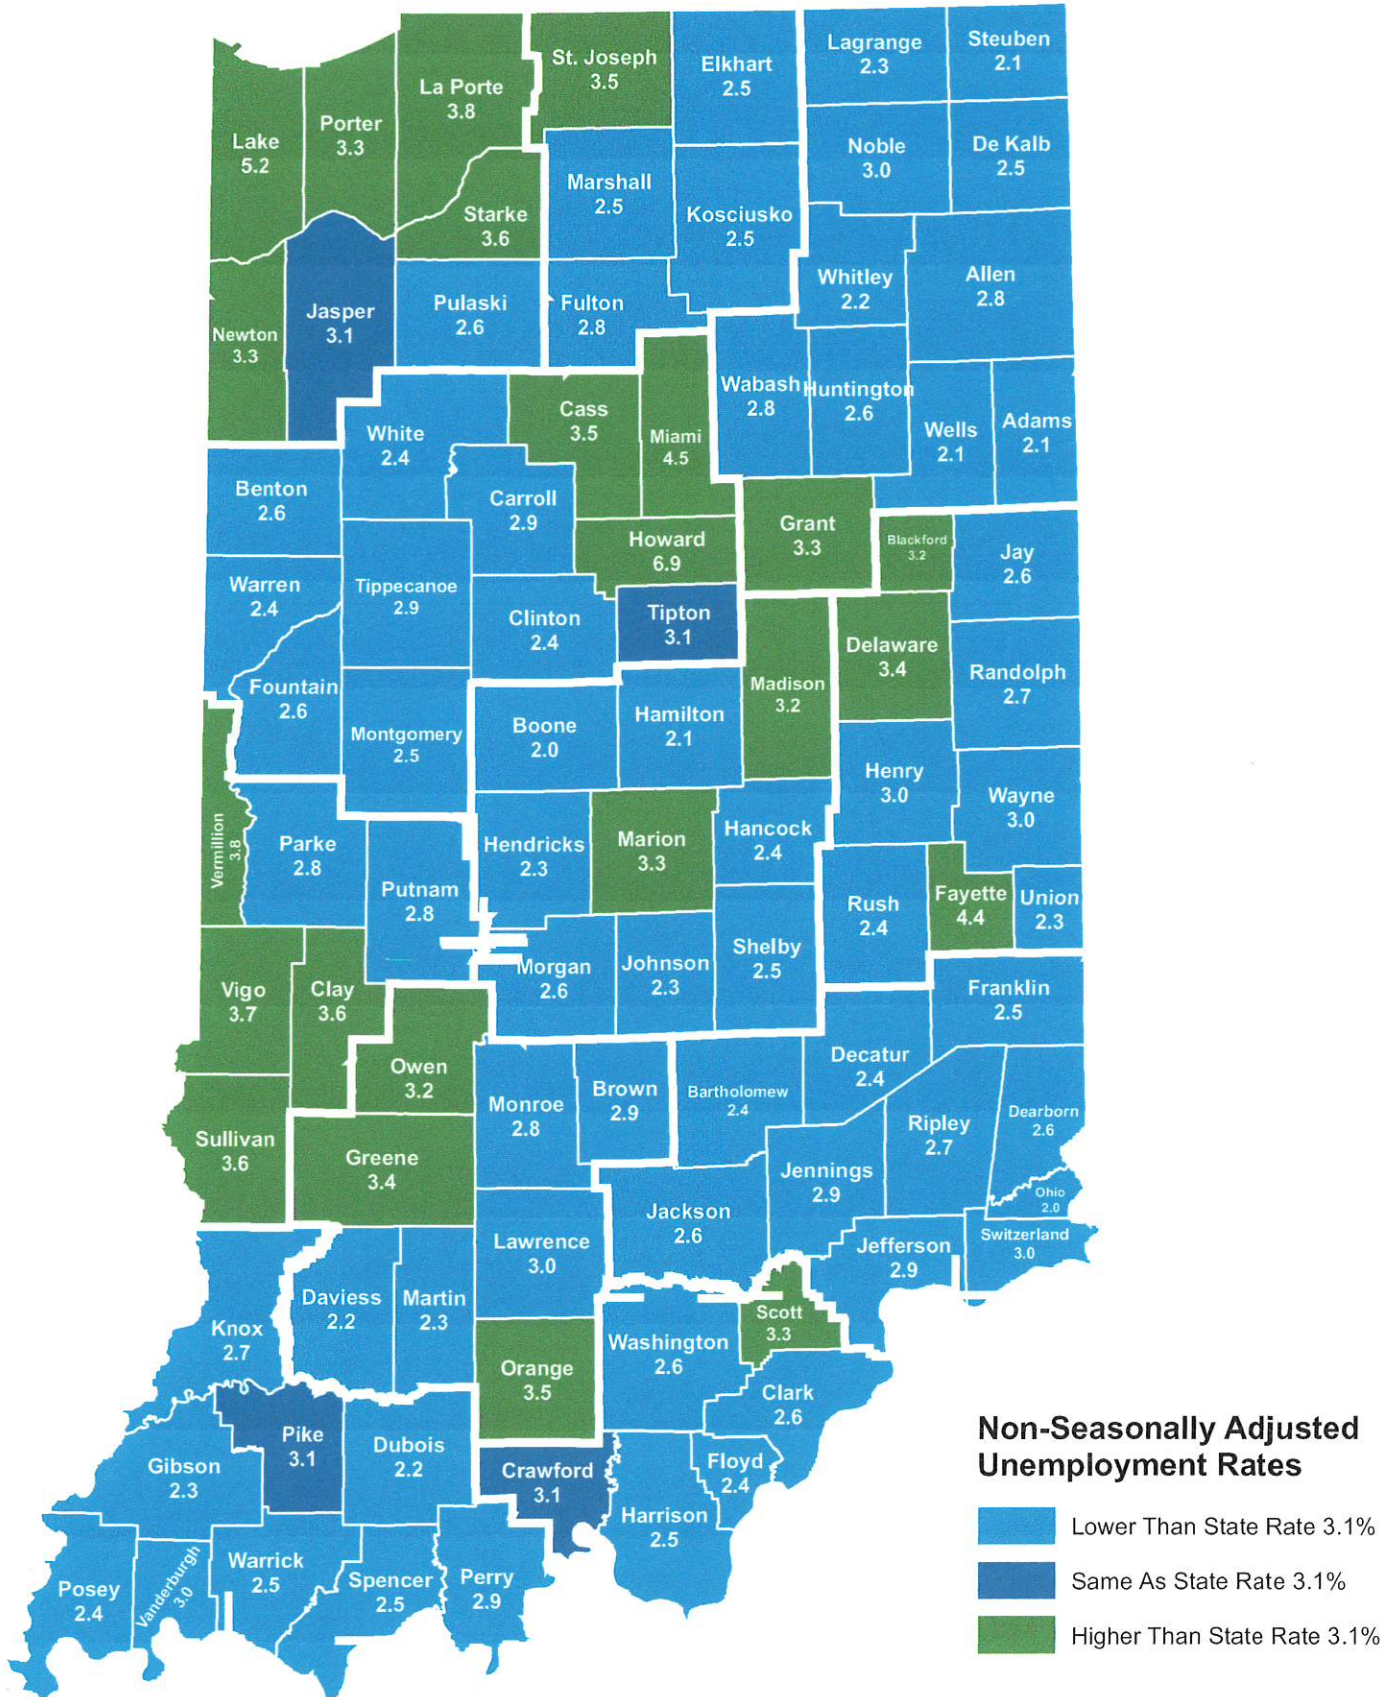

# County Unemployment Rates August 2022 - Non Seasonally Adjusted

Indiana Non-Seasonally Adjusted Rate 3.1%  
Indiana Seasonally Adjusted Rate 2.8%  
Source: DWD, Local Area Unemployment Statistics

RANKING OF COUNTY DATA  
Unemployment Rates by County

August 2022 (Preliminary)

Prepared September 15, 2022

RANK	AREA	RATE	RANK	AREA	RATE
1	Howard	6.9	47	Randolph	2.7
2	Lake	5.2	48	Ripley	2.7
3	Miami	4.5	49	Benton	2.6
4	Fayette	4.4	50	Clark	2.6
5	LaPorte	3.8	51	Dearborn	2.6
6	Vermillion	3.8	52	Fountain	2.6
7	Vigo	3.7	53	Huntington	2.6
8	Clay	3.6	54	Jackson	2.6
9	Starke	3.6	55	Jay	2.6
10	Sullivan	3.6	56	Morgan	2.6
11	Cass	3.5	57	Pulaski	2.6
12	Orange	3.5	58	Washington	2.6
13	St. Joseph	3.5	59	DeKalb	2.5
14	Delaware	3.4	60	Elkhart	2.5
15	Greene	3.4	61	Franklin	2.5
16	Grant	3.3	62	Harrison	2.5
17	Marion	3.3	63	Kosciusko	2.5
18	Newton	3.3	64	Marshall	2.5
19	Porter	3.3	65	Montgomery	2.5
20	Scott	3.3	66	Shelby	2.5
21	Blackford	3.2	67	Spencer	2.5
22	Madison	3.2	68	Warrick	2.5
23	Owen	3.2	69	Bartholomew	2.4
24	Crawford	3.1	70	Clinton	2.4
25	Jasper	3.1	71	Decatur	2.4
26	Pike	3.1	72	Floyd	2.4
27	Tipton	3.1	73	Hancock	2.4
28	Henry	3.0	74	Posey	2.4
29	Lawrence	3.0	75	Rush	2.4
30	Noble	3.0	76	Warren	2.4
31	Switzerland	3.0	77	White	2.4
32	Vanderburgh	3.0	78	Gibson	2.3
33	Wayne	3.0	79	Hendricks	2.3
34	Brown	2.9	80	Johnson	2.3
35	Carroll	2.9	81	LaGrange	2.3
36	Jefferson	2.9	82	Martin	2.3
37	Jennings	2.9	83	Union	2.3
38	Perry	2.9	84	Daviess	2.2
39	Tippecanoe	2.9	85	Dubois	2.2
40	Allen	2.8	86	Whitley	2.2
41	Fulton	2.8	87	Adams	2.1
42	Monroe	2.8	88	Hamilton	2.1
43	Parke	2.8	89	Steuben	2.1
44	Putnam	2.8	90	Wells	2.1
45	Wabash	2.8	91	Boone	2.0
46	Knox	2.7	92	Ohio	2.0